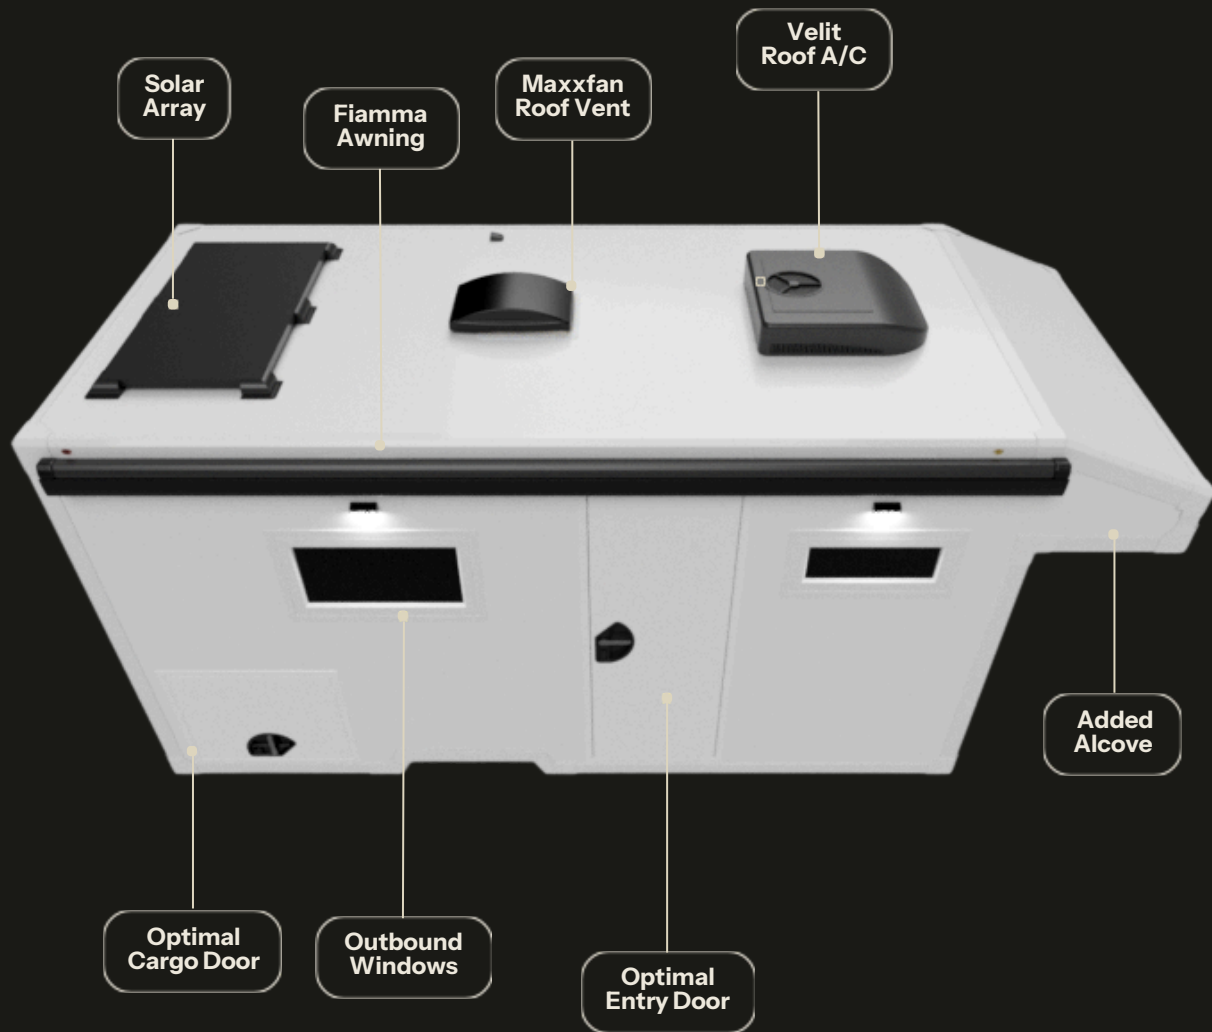

Built to Your Spec.

Every habitat begins with a proven structural foundation.
From there, it becomes yours.

The additional options above represent a range of available customizations, grouped by supplier and system.

During the design phase we will guide you through the selections that make most sense for your chassis, your intended use, and your outfitting plans.

*All prices shown include hardware and installation.