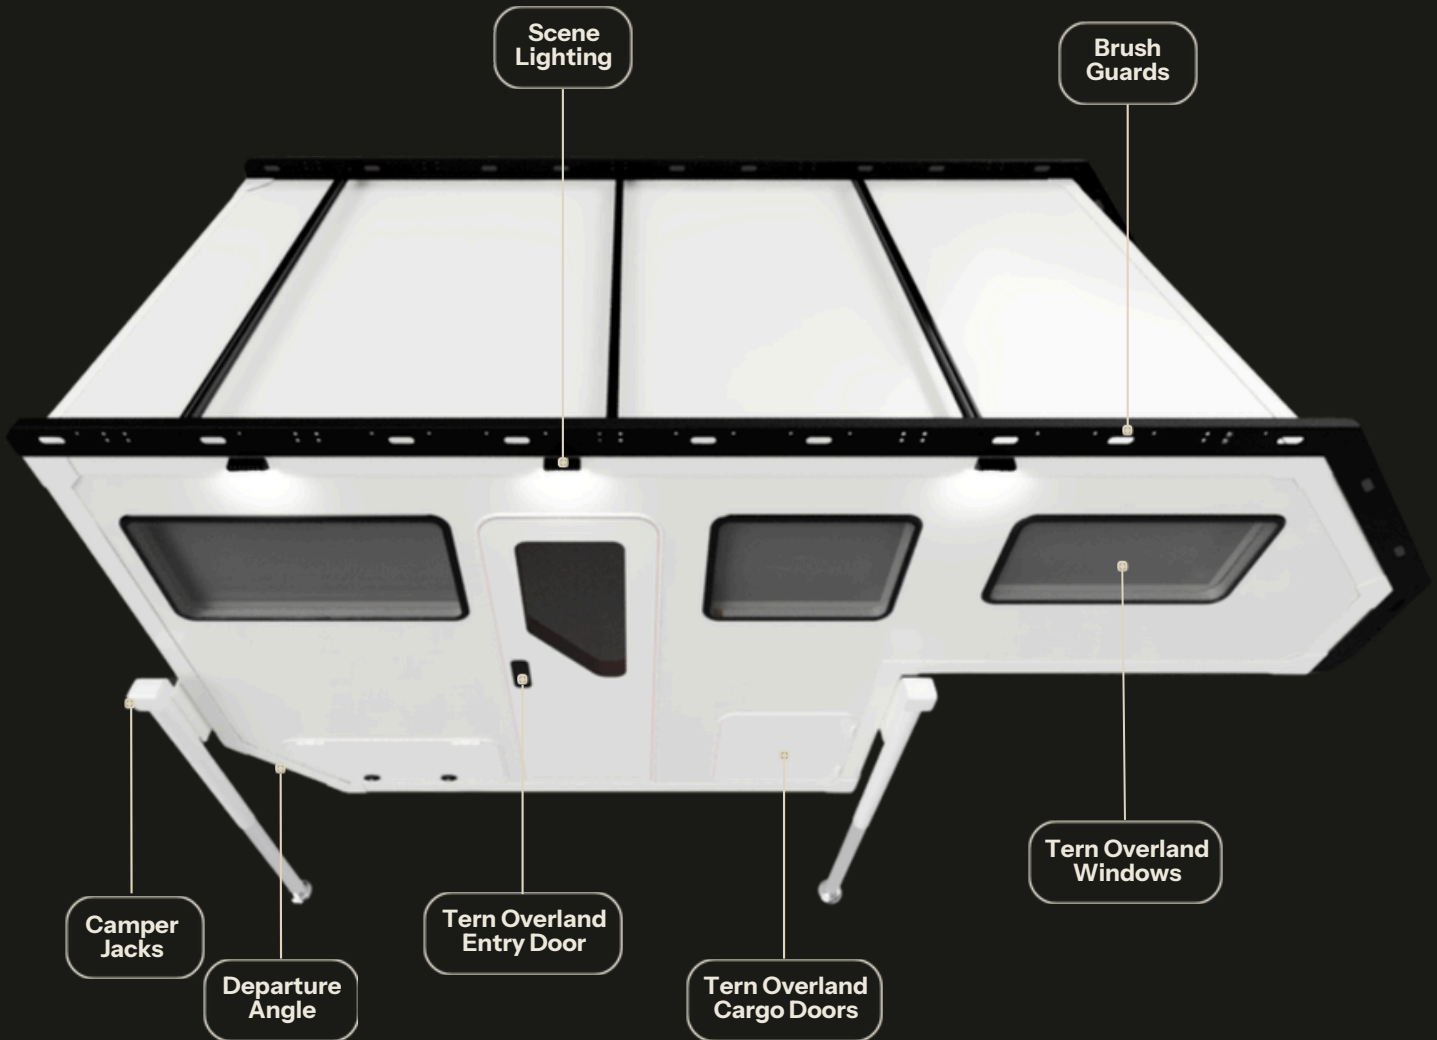

Built to Your Spec.

Every habitat begins with a proven structural foundation.
From there, it becomes yours.

The additional options above represent a range of available customizations, grouped by supplier and system.

During the design phase we will guide you through the selections that make most sense for your chassis, your intended use, and your outfitting plans.

*All prices shown include hardware and installation.