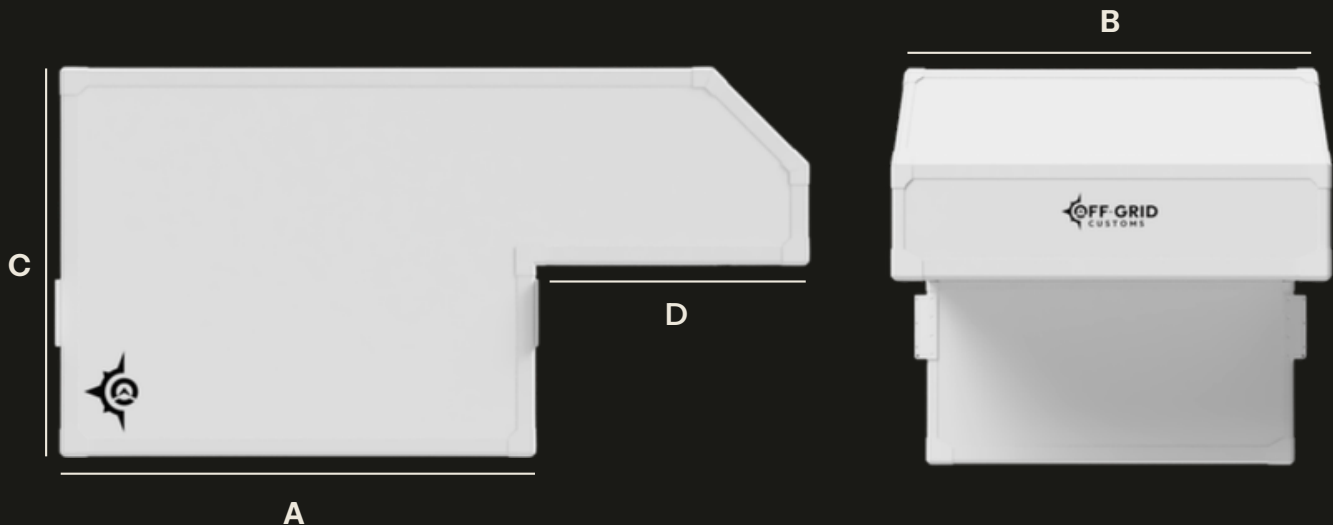

*All pricing excludes taxes