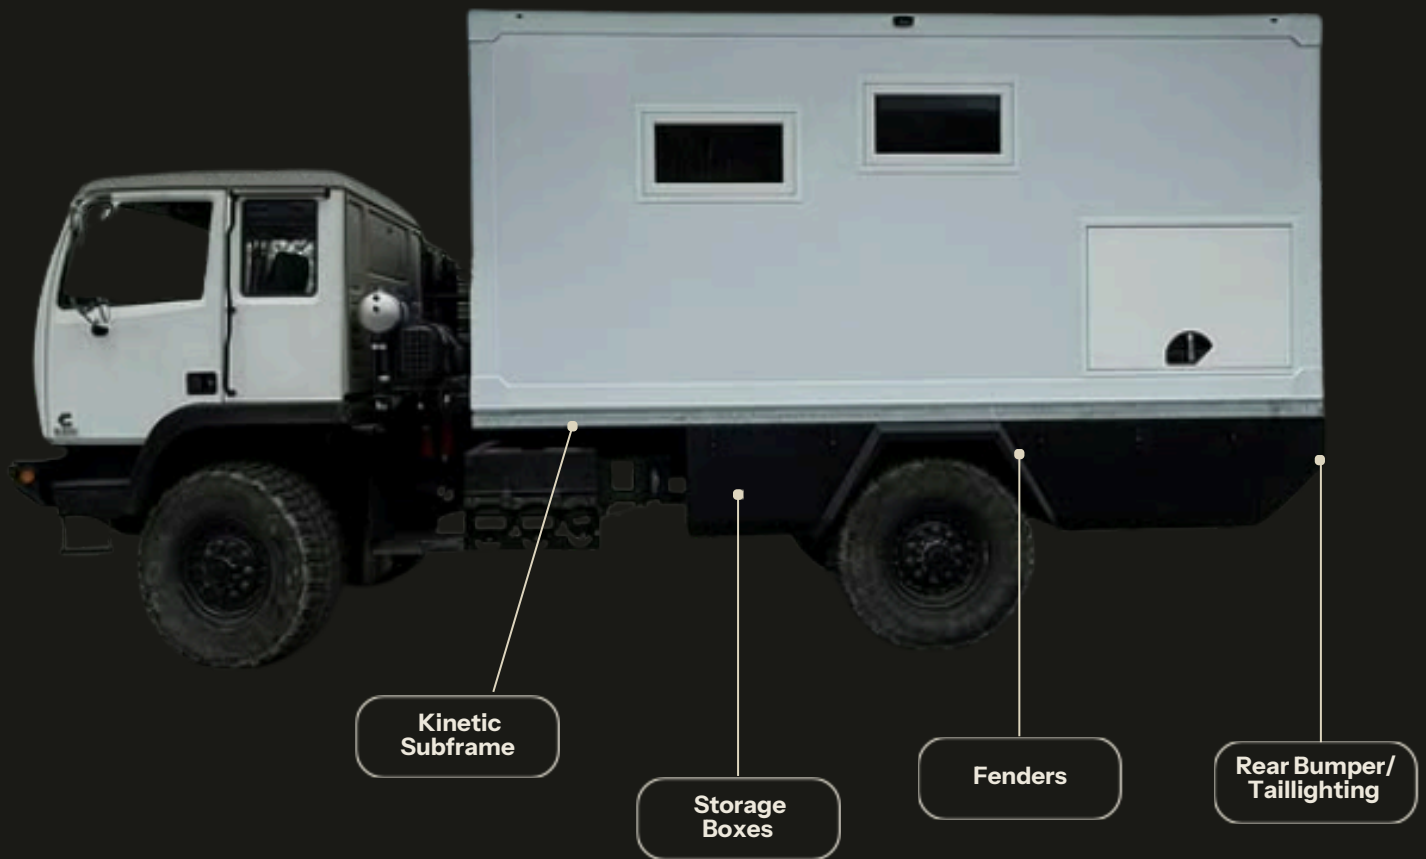

Chassis Integration

Every expedition build is different. We can help design and fabricate the supporting components needed to integrate your habitat with your chassis.

In addition to our standard exterior accessories, we can help with a range of custom fabrication and chassis integration solutions. We can work with you to design the right subframe, under mount storage boxes, entry stairs, spare tire carriers, ladders, or other custom accessories for your build.

All options can be tailored to your chassis or platform, and pricing may vary depending on the final design and configuration.