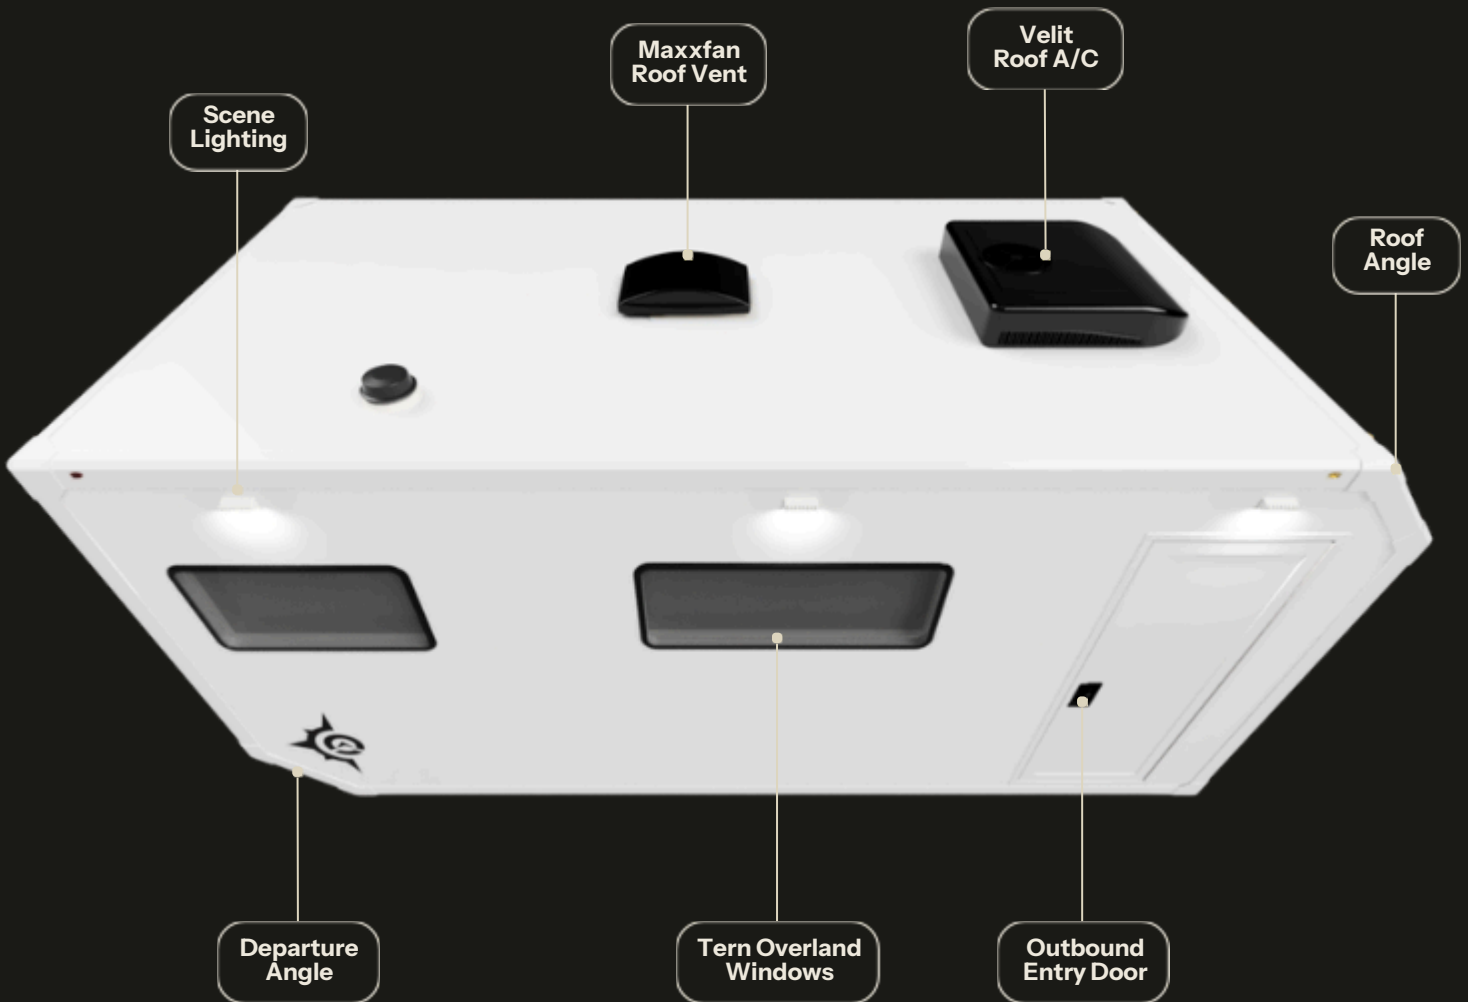

Expedition Models

Compatible with a wide range of expedition platforms, from compact 4x4s to extended wheelbase trucks and full-size 6x6 chassis.

ID	Description	EXP 11	EXP 15	EXP 18
A	Base Length	132"	180"	216"
B	Overall Width	89"	95"	95"
C	Overall Height	86"	89"	89"
BASE PRICE:		\$43,500 CAD	\$53,00 CAD	\$59,000 CAD

OPTIONAL FEATURES			
Departure Angle	18"	ADDED COST:	+2,804CAD
Roof Angle	14"	ADDED COST:	+2,242 CAD

**All features are fully customizable to your spec.

**All pricing excludes taxes

Built to Your Spec.

Every habitat begins with a proven structural foundation.
From there, it becomes yours.